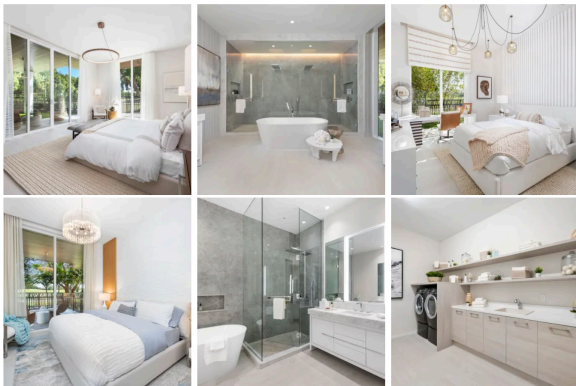

**ALINA Residences**, a world-class residential destination in the heart of Boca Raton, unveiled a fully furnished Golf Villa model residence. The \$4.71 million, first-floor abode gives the feel of a single-family home with a beautiful, expansive outdoor terrace alongside the iconic Boca Raton Resort and Club Golf Course. Due to worldwide supply chain disruptions, fully furnished models allow homebuyers to avoid waiting months for furniture, decorations, and more to be delivered.

The 3-bedroom and 3.5-bathroom Golf Villa 107 is part of phase one of ALINA Residences. This is the third fully furnished model residence completed for the residential destination featuring contemporary interior design work from Palm Beach Gardens-based The Decorators Unlimited. The first two fully furnished models were contracted for purchase before completion.

The home's great room boasts soaring ceilings and floor-to-ceiling glass doors that open to an expansive terrace alongside the iconic Boca Raton Resort and Club Golf Course. The residence offers 3,443 square feet of interior space and 2,704 square feet of outdoor space. Interiors feature designer Scavolini kitchens with high-performance appliances, lavish bathrooms with rain showers and soaking tubs, private and semi-private elevator access, and elegant organic craftsmanship throughout.

Villa 107 is a turn-key unit that is ready for its buyer to move in at any time.

This available villa is part of phase one of ALINA Residences, completed in March 2021 as a nine-story, 121-residence building. There are less than 7 remaining move-in ready residences. Phase two is scheduled to break ground in spring 2022. This final phase includes two nine-story residential buildings (ALINA 210 and ALINA 220), which will complete the entire project.